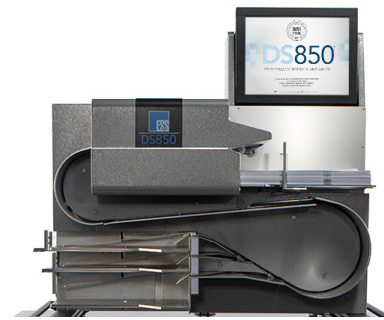

PAPER & AUDITING

ES&S strongly supports the use of voting equipment that provides a paper record as well as increased post-election auditing. A verifiable paper record provides voters with a means to verify that their selections were captured accurately, and provides a means to audit the stored electronic results. A post-election audit checks that the equipment and procedures used to tabulate votes during an election worked correctly, and that the election returned an accurate outcome.

ExpressVote XL™
Full-Face Universal Voting System

DS450®
High-Throughput Scanner & Tabulator

DS850®
High-Speed Scanner & Tabulator

ES&S SECURITY PHILOSOPHY

Nothing is more important to Election Systems & Software than protecting America's democracy through secure and accurate elections. That's why every ES&S product reflects the company's three-part security philosophy: